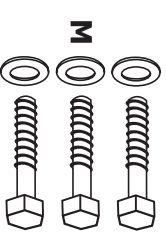

ASSEMBLY INSTRUCTIONS

MODEL WIX

1. Using bolts and washers included, attach extension to hinge side of gate.

2. Install eye bolts included with gate in extension, then follow gate instructions.

PARTS INCLUDED:

CARDINAL GATES

It's a Cardinal. It's the Best!
79 Amlajack Way
Newnan, GA 30265
770-252-4200
www.cardinalgates.com

ASSEMBLY INSTRUCTIONS

MODEL WIX

1. Using bolts and washers included, attach extension to hinge side of gate.

2. Install eye bolts included with gate in extension, then follow gate instructions.

PARTS INCLUDED:

CARDINAL GATES

It's a Cardinal. It's the Best!
79 Amlajack Way
Newnan, GA 30265
770-252-4200
www.cardinalgates.com