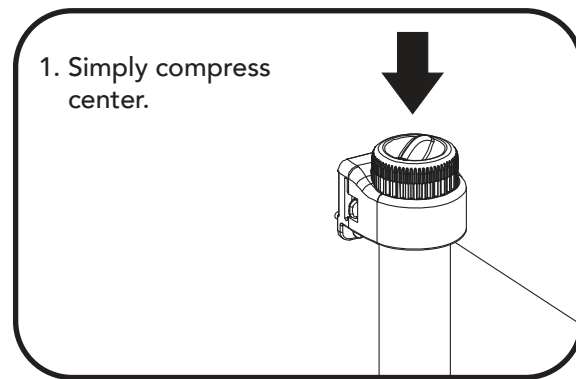

LOCKING THE GATE