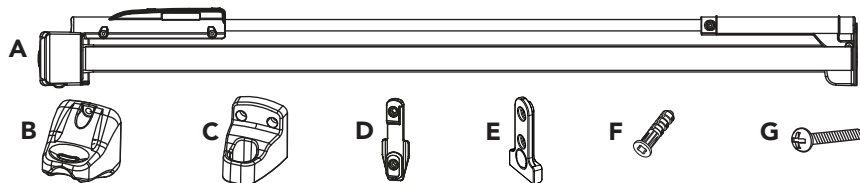

# CARDINAL GATES

SAFETY PRODUCTS FOR CHILDREN, PETS & HOMES

For openings 0-55"/0-140 cm

MODEL

## RETRACTABLE GATE (RETG)

GATE IS RECOMMENDED FOR CHILDREN AGES 6 MONTHS TO AGE 24 MONTHS. FOR INDOOR USE.