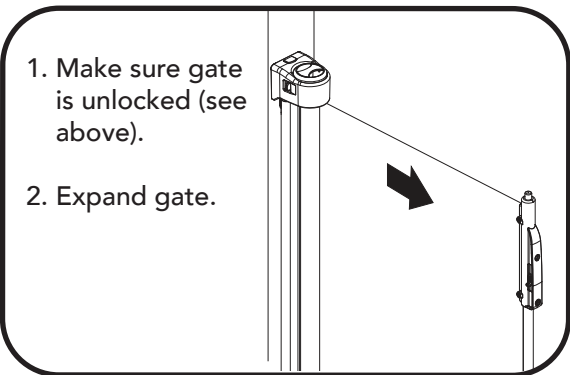

OPENING THE GATE