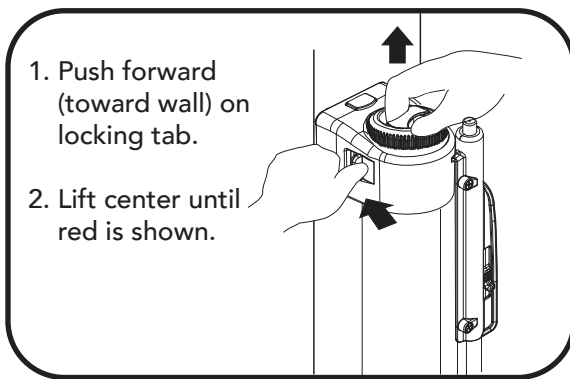

UNLOCKING THE GATE