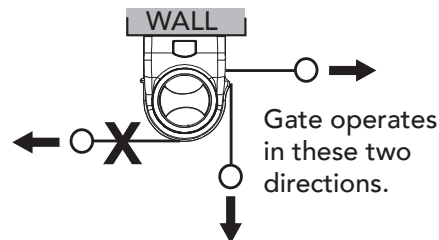

CARDINAL GATES

SAFETY PRODUCTS FOR CHILDREN, PETS & HOMES

For openings 0-55"/0-140 cm

MODEL

RETRACTABLE GATE (RETG)

GATE IS RECOMMENDED FOR CHILDREN AGES 6 MONTHS TO AGE 24 MONTHS. FOR INDOOR USE.

ASSEMBLY INSTRUCTIONS