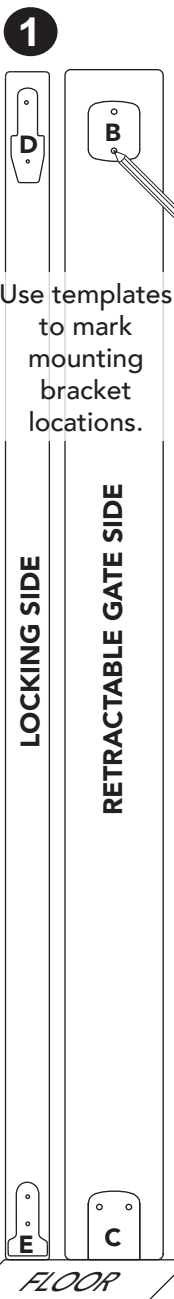

### ASSEMBLY INSTRUCTIONS

**2** If installing in DRYWALL use F anchors. If installing in WOOD TRIM drill pilot holes.

Install B, C, D, & E on the marks made on wall using G screws.

**3** Install gate by inserting DOWN over parts D (top) and E (bottom/floor) until a click is heard seating gate.