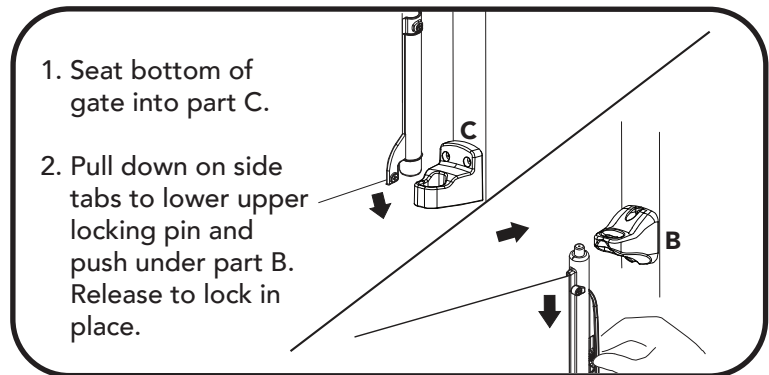

OPENING THE GATE