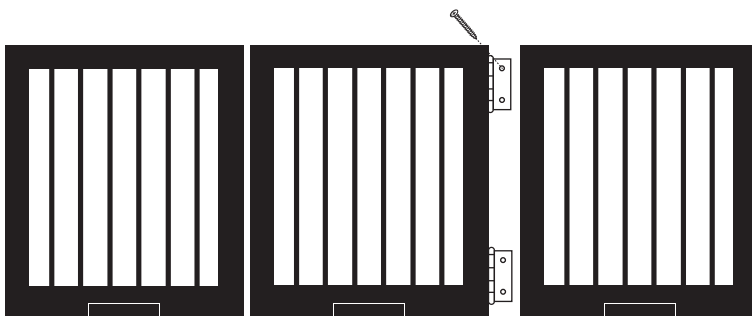

Attach extension panel with remaining four (4) screws.

4X

3

To add extra panels

Repeat steps 1 and 2.

! WARNING: THIS GATE IS TO BE USED ONLY WITH PETS. NOT FOR USE WITH CHILDREN.

Made in China.