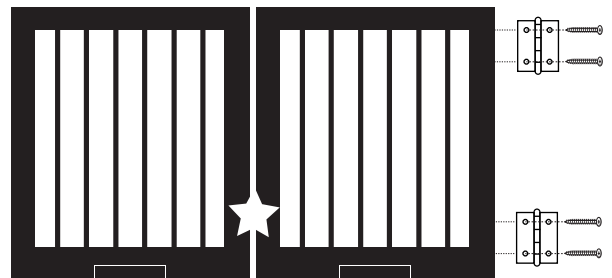

### GATE COMES PREASSEMBLED!

Set gate in desired arrangement and twist feet 90° to stabilize.

**NOTE:** Gate is not stable in a straight formation. For best result alternate angles like below.

### EXTENSION KIT (Sold Separately)

2X 

8X 

Extension kit includes one gate panel, two (2) hinges and eight (8) screws. Screwdriver required.

### To add on an extension panel:

1

Gate panels are mortised for extra hinges. Simply install extension by adding two (2) hinges with screws.

**NOTE:** Be sure to alternate the hinge swing direction. Look at previous hinge section (**STAR**) and install hinge in the opposite swing direction.